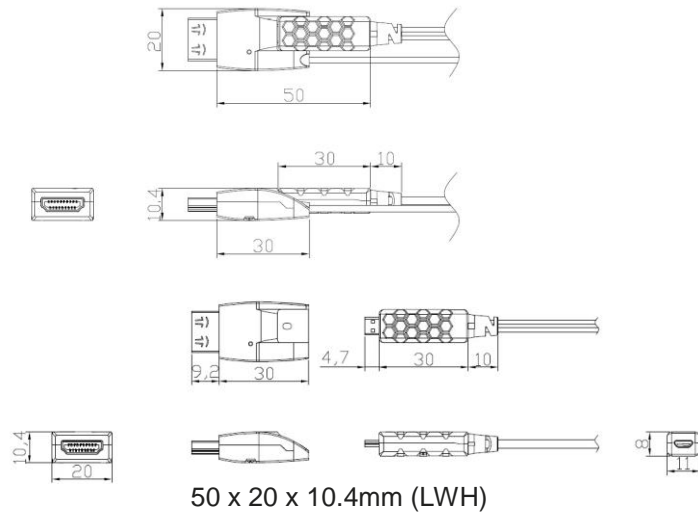

## Technical Features

Resolution	Up to 4K(4096x2160) at 60Hz
Bit rate	Up to 6.0 Gbps/ch
Maximum distance	Up to 100m (328feet) @4K, 60Hz
Cable	Plenum graded & LSZH hybrid cable (optical fiber + copper cable)
Power supplying	USB power on RX side
LED Indicators	TX / RX power
Power consumption	< 1.6W
Operating temperature	0°C to 60°C
Size (LWH)	50.0 x 20.0 x 10.4 mm

## Dimension [mm]