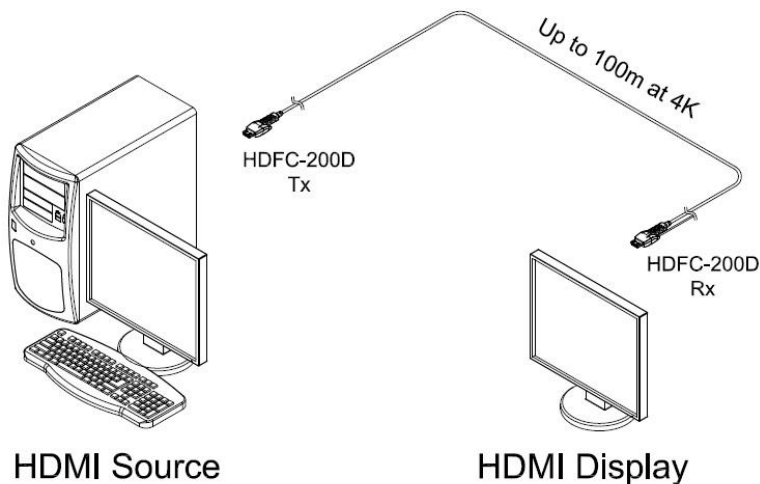

Connection Diagram

4K (4096x2160) @60Hz up to 100m

Example: PC and Display Set-up

TX: PC, laptop, or media player

RX: Monitor, TV and Projector that has USB input

Opticis Co., Ltd.

3F, 305, Sanseong-daero Sujeong-gu
Seongnam-si, Gyeonggi-do, 13354 South Korea
Tel: +82 (31) 719-8033
Fax: +82 (31) 719-8032

tosales@opticis.com

All contents are subject to be changed without prior notice.